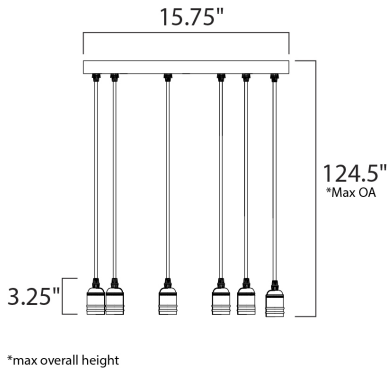

MEASUREMENTS

- DIMENSION : 15.75" L x 15.75" W x 3.25" H
- MAX OAH : 124.5" OAH
- CANOPY : 15.75" W x 1" H x 15.75" L
- HANGING WEIGHT : 7.48 lb
- WIRE LENGTH : 120"

LAMPING

- INPUT VOLTAGE : 120V
- BULB : 8 x 60W Incandescent E26 Medium , 480W Total
- BULB INCLUDED : (Not Included)
- DIMMABLE : Yes